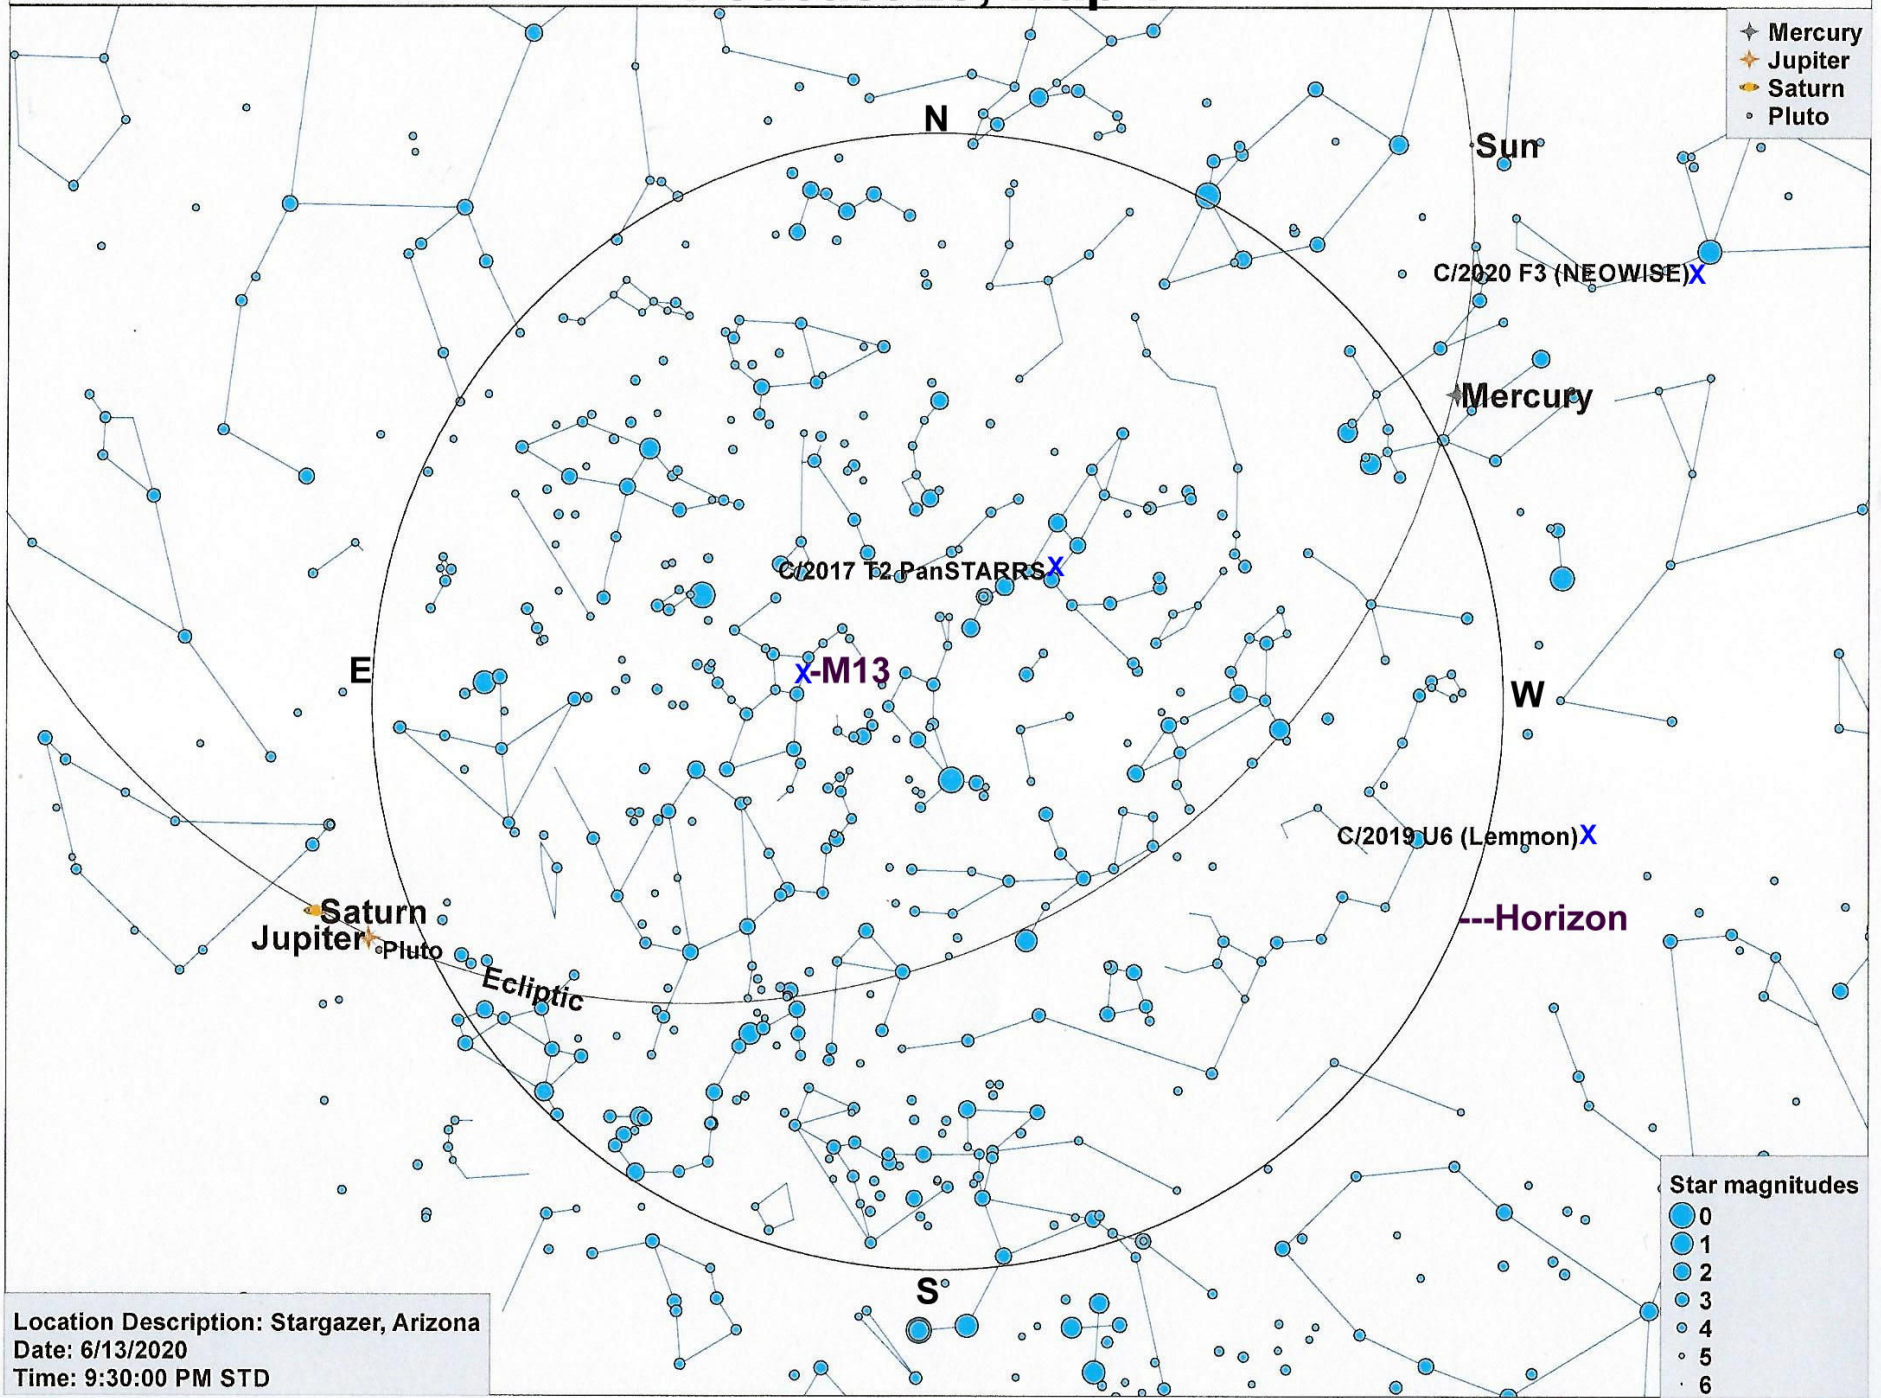

# Podcast 23, Map 1

Location Description: Stargazer, Arizona  
Date: 6/13/2020  
Time: 9:30:00 PM STD

- ✦ Mercury
- ★ Jupiter
- ♄ Saturn
- ♇ Pluto

- Star magnitudes
- 0
  - 1
  - 2
  - 3
  - 4
  - 5
  - 6