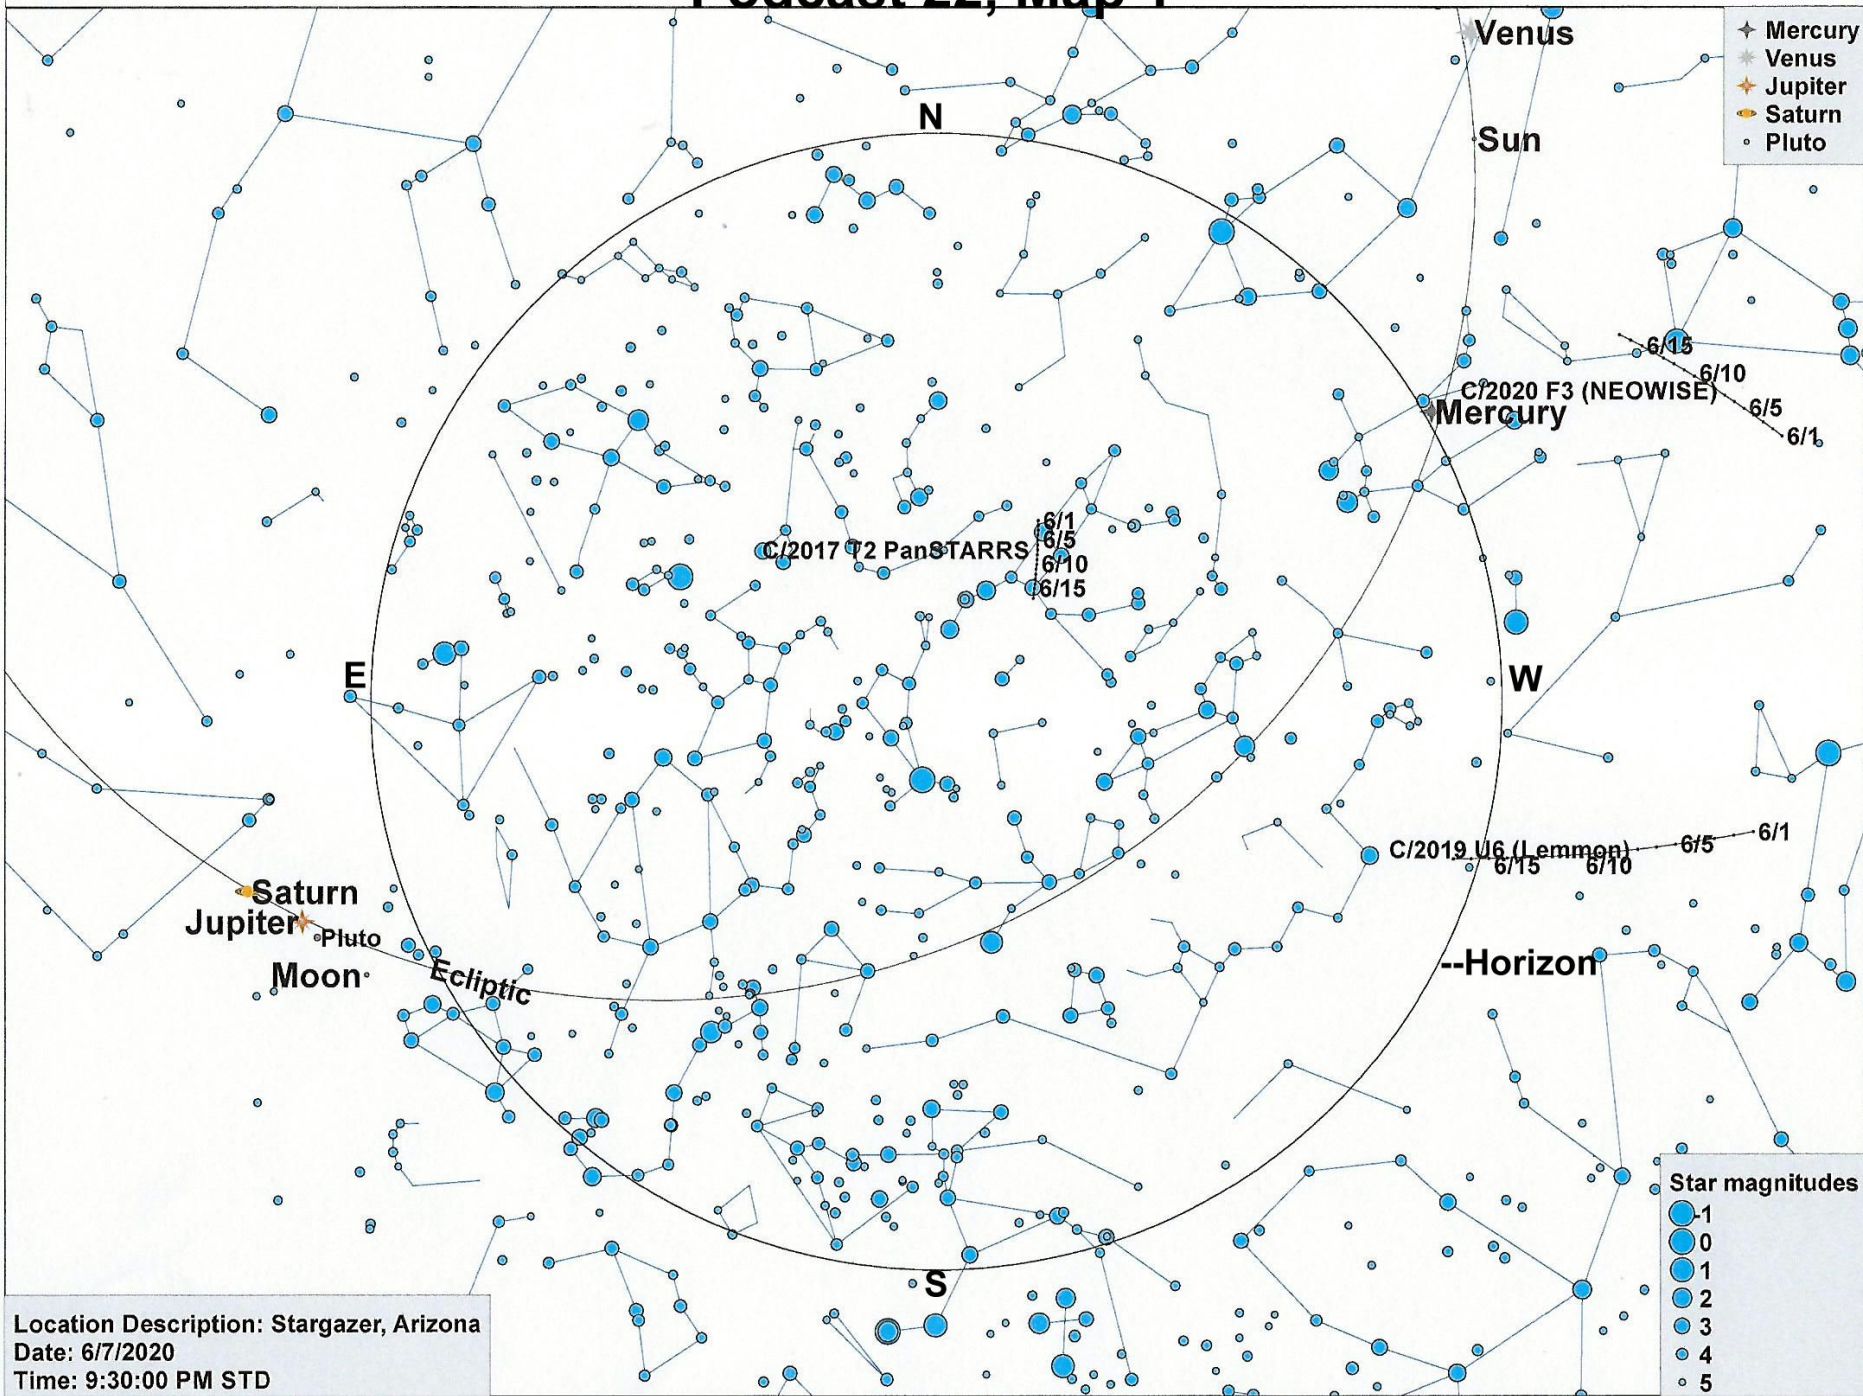

Podcast 22, Map 1

Location Description: Stargazer, Arizona
Date: 6/7/2020
Time: 9:30:00 PM STD

- Mercury
- Venus
- Jupiter
- Saturn
- Pluto

- Star magnitudes
- 1
 - 0
 - 1
 - 2
 - 3
 - 4
 - 5