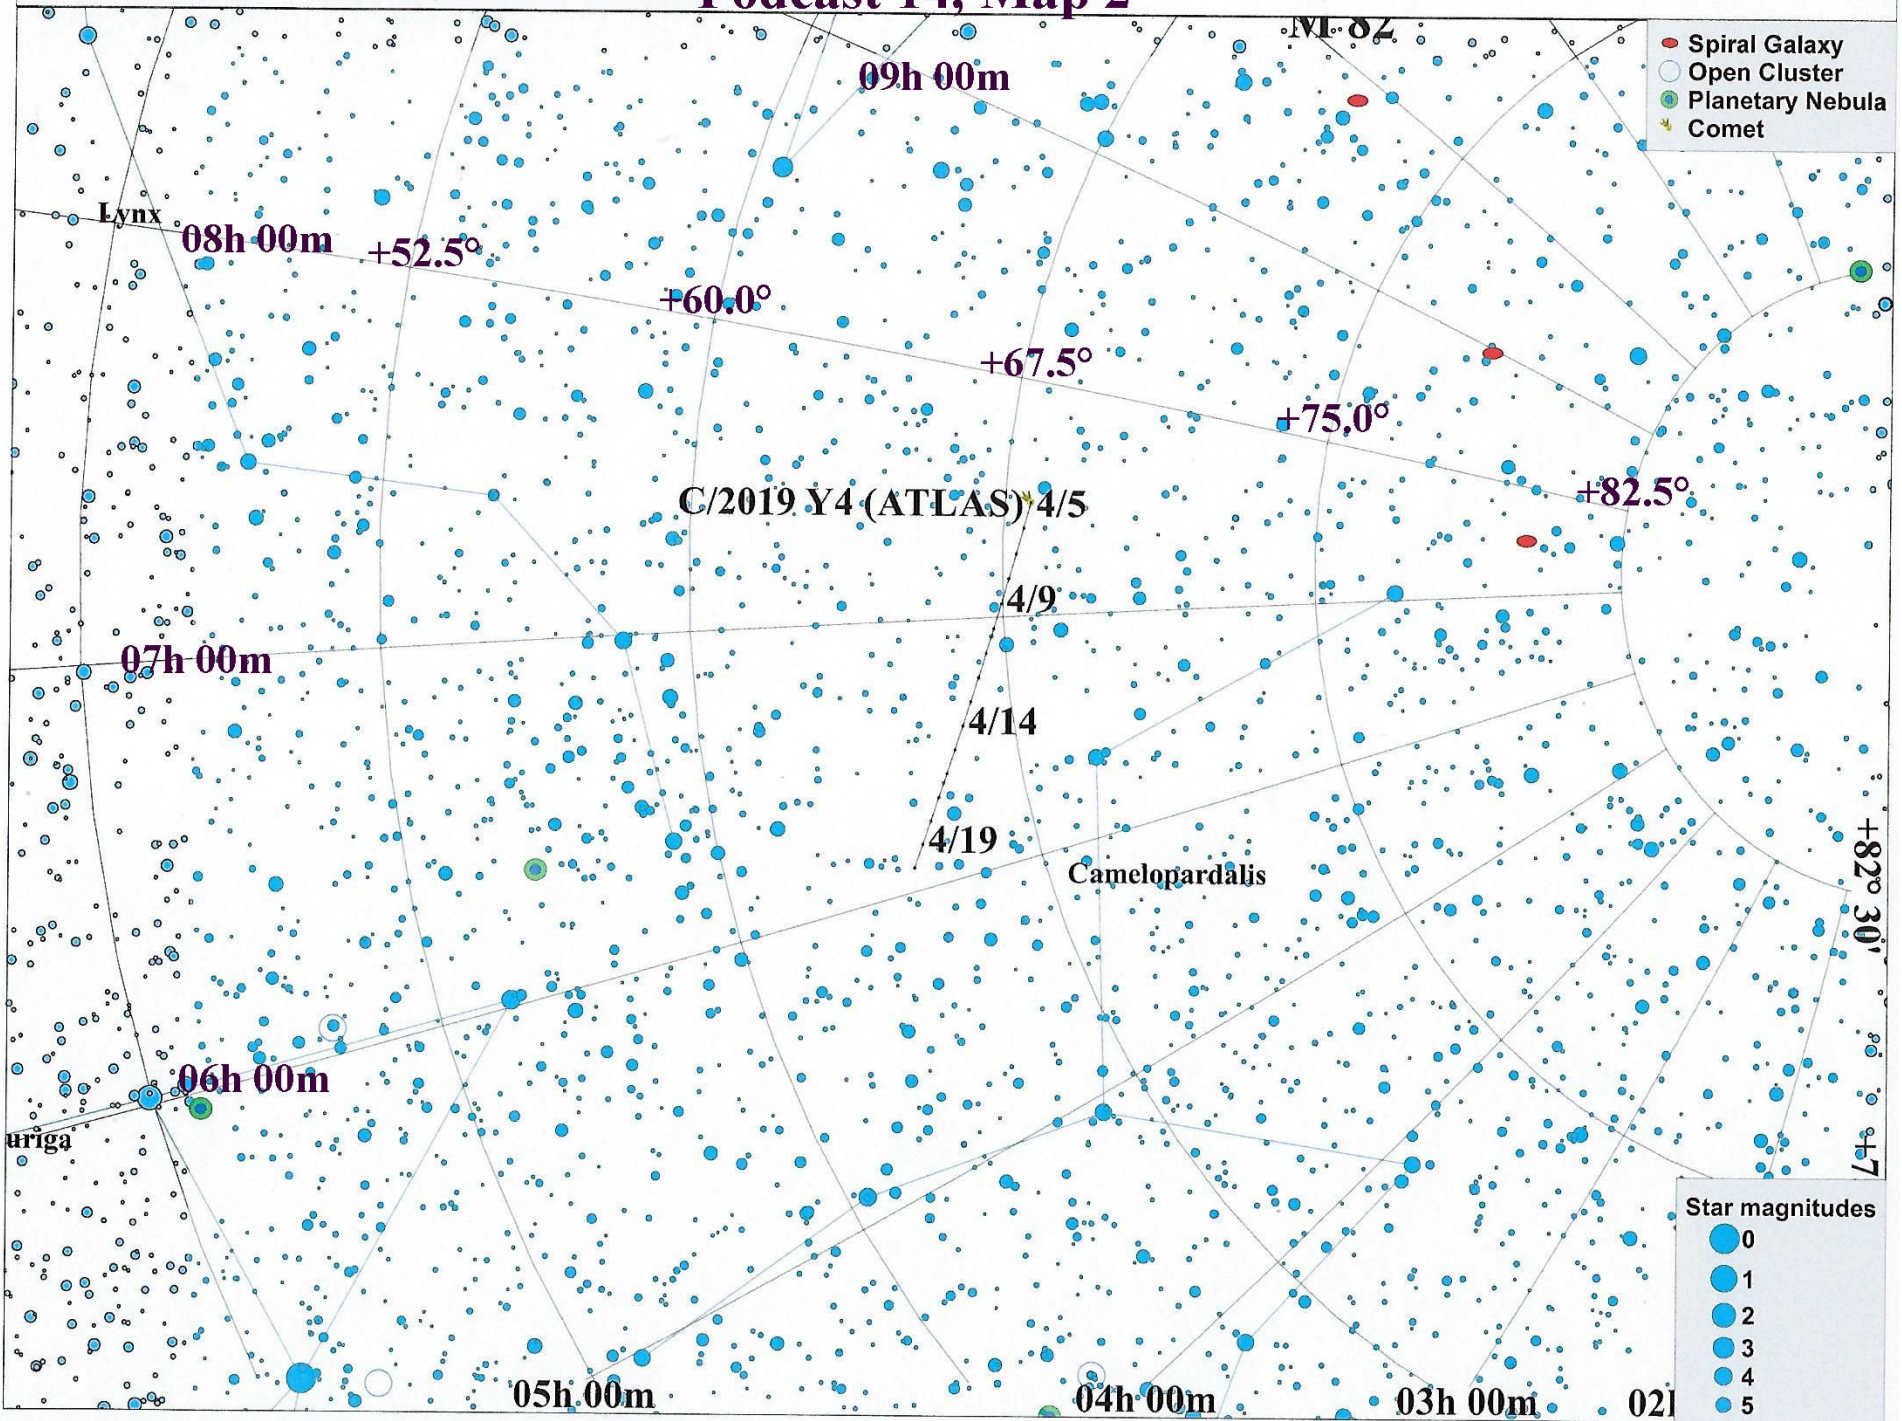

Podcast 14, Map 2

- Spiral Galaxy
- Open Cluster
- Planetary Nebula
- ★ Comet

- Star magnitudes
- 0
 - 1
 - 2
 - 3
 - 4
 - 5