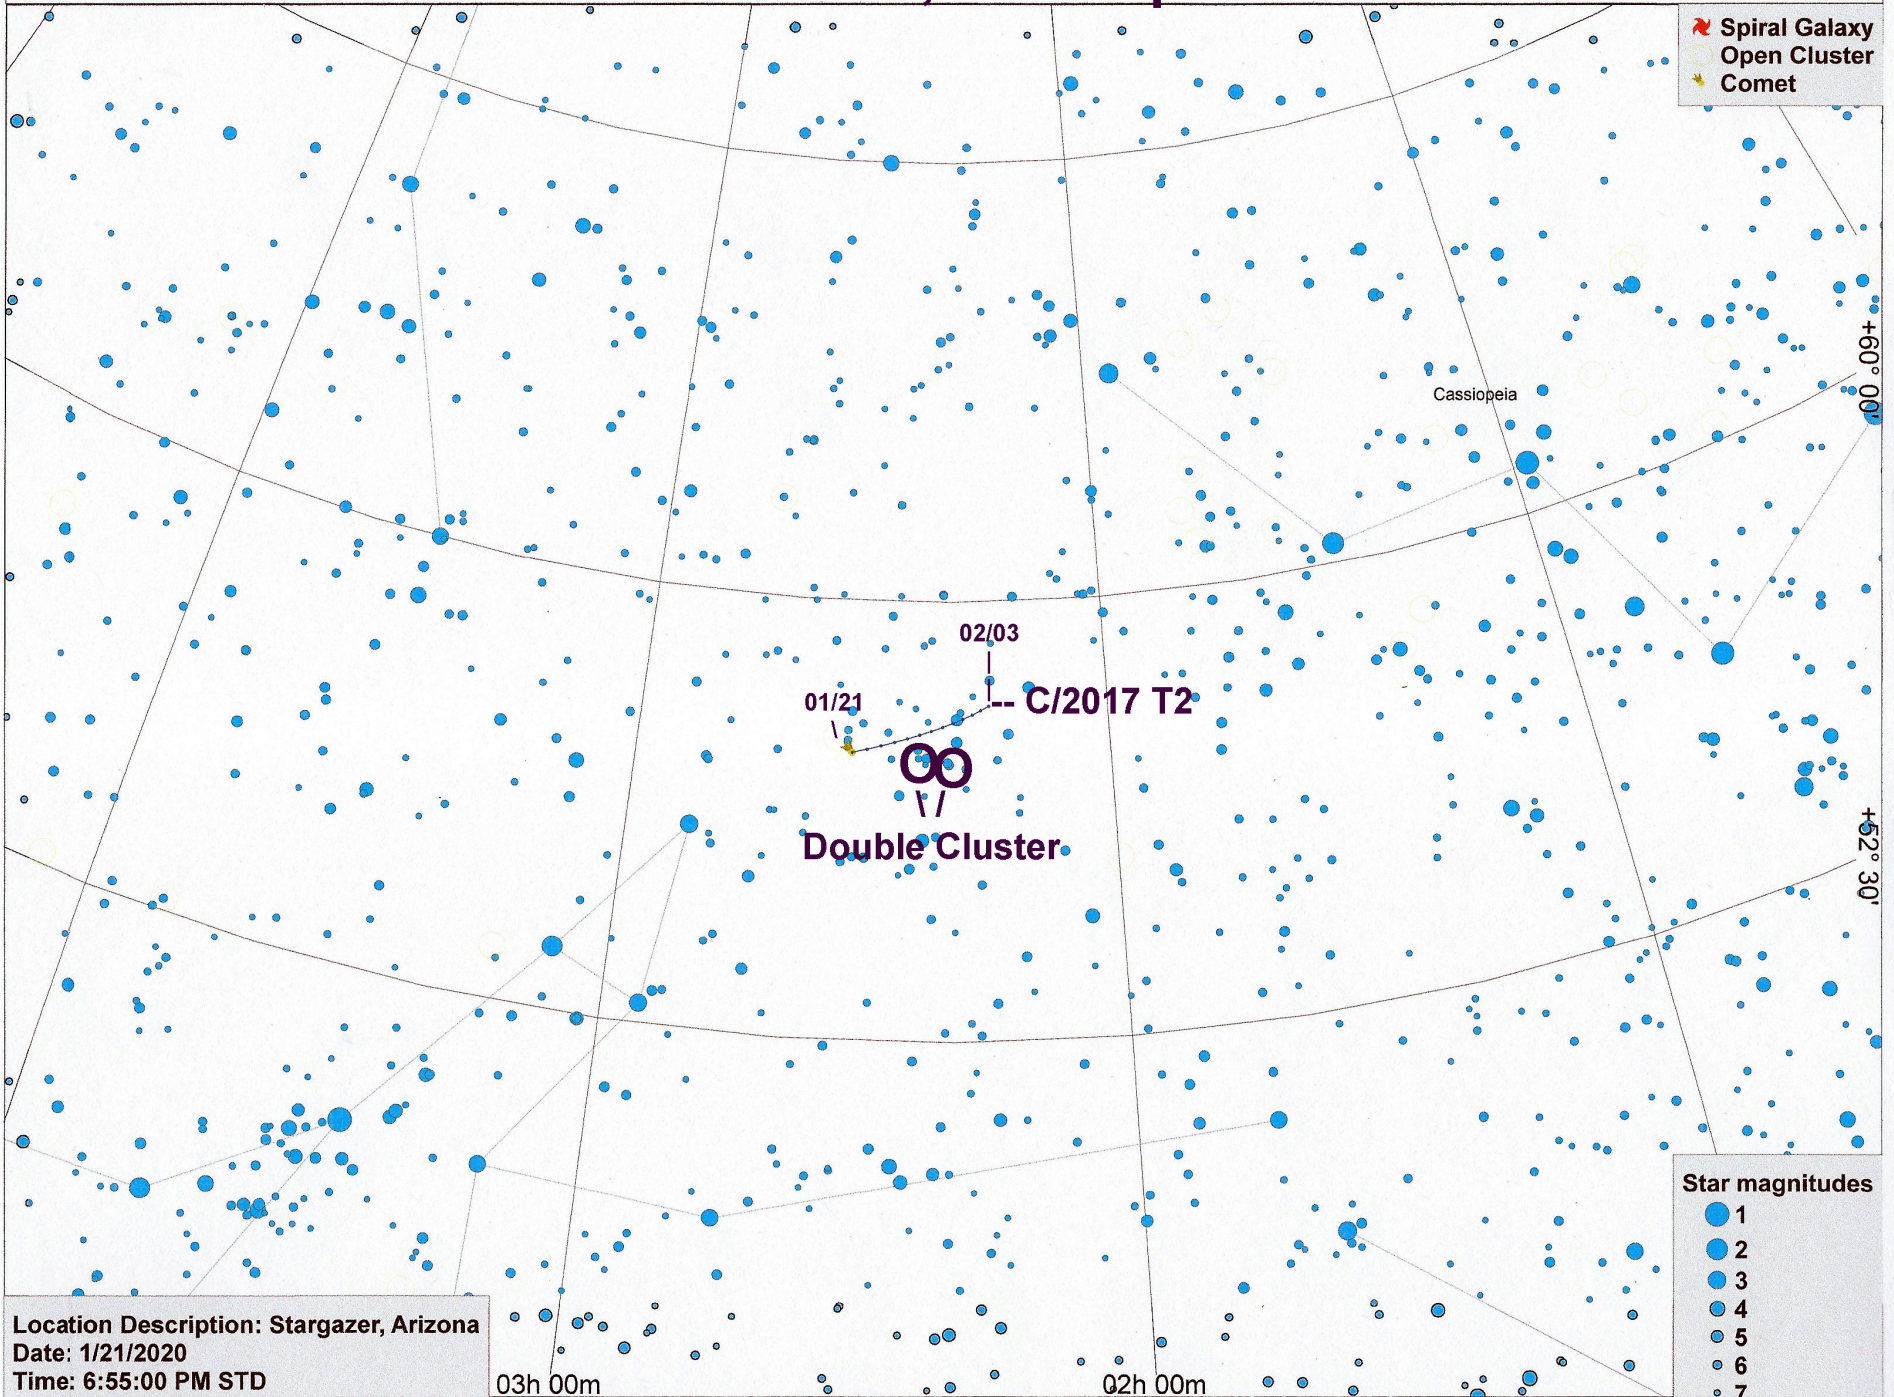

Podcast 3, Star Map 2

🌀 Spiral Galaxy
🌠 Open Cluster
☄️ Comet

Location Description: Stargazer, Arizona
Date: 1/21/2020
Time: 6:55:00 PM STD

03h 00m

02h 00m

+60° 00'

+52° 30'

Star magnitudes

- 1
- 2
- 3
- 4
- 5
- 6
- 7